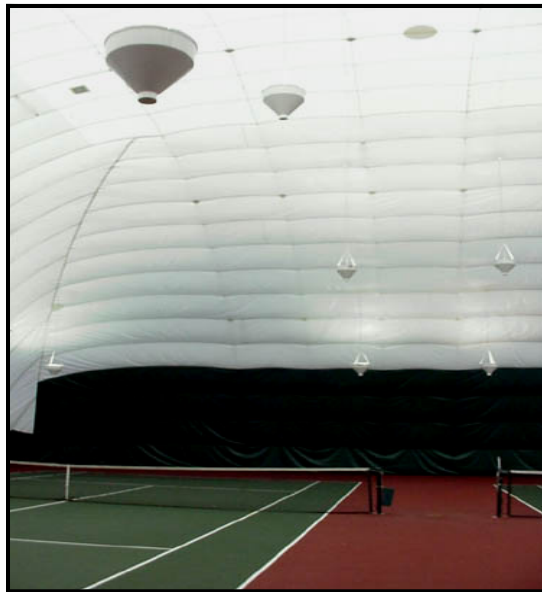

Best Lights™ Increase Light Levels and Eliminate Glare in Air Supported Sport Structures

MH-ISC
Air Structures

Volleyball and bike track: 200' x 300' x 50'

Indoor tennis: 120' x 256' x 40'

Indoor gym and fitness center: 120' x 250' x 40'

What users of Best Lights MH-ISC (Indirect Sport Chain) fixtures say:

- ➔ *"My air structure is evenly lit with no dark corners. The lights are easy to install and maintain. There are no more dangerous poles."*—Don Pierce, Troy Tennis, Troy, Michigan
- ➔ *"The hanging Best Lights allowed us to utilize the floor space and install a running track inside our footprint."*

The patented design of Best Lights Metal Halide indirect light fixtures provides brighter, more uniform lighting. Annoying shadows and glare are eliminated for perfectly illuminated playing surfaces.

Best Lights fixtures are so energy efficient that fewer fixtures are needed. Installation costs are lowered and energy consumption is reduced.