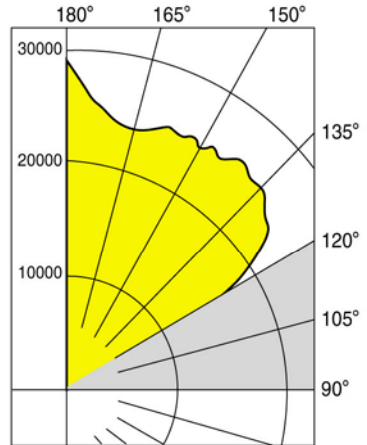

MH-ISP

Fixture Type	Length	Pendent Length	Wattage	Item Number	Remote Ballast Options	Voltage	Other Options:
	4'	PM4	250	250	Multi-tap	120	QR
	6'	PM6	400	400	480 Volt	208	Lamp Included
	8'	PM8	750	750	Indoor enclosed ballast — Potted	240	PS
			1000	1000	Indoor enclosed ballast — Non-Potted	277	
			XXX	XXX Other (specify)		347	
						480	

Test Facility: Independent Testing Laboratories, Inc.
Test Number: ITL42258
Lamp: 1000-watt metal halide, base down, 115,000 lumens

Photometrics Test (1,000 Watt)
Light between 90° and 120° is proven non-reflective and does not produce any light at floor levels.

Fixture Warranty
Best Lights, Inc. warranty fixtures to be free from defects in material and workmanship under normal use and service for a period of five (5) years from date of shipment. If found to be defective by us, we will replace the non-performing parts. Light bulbs and ballast on separate warranty.