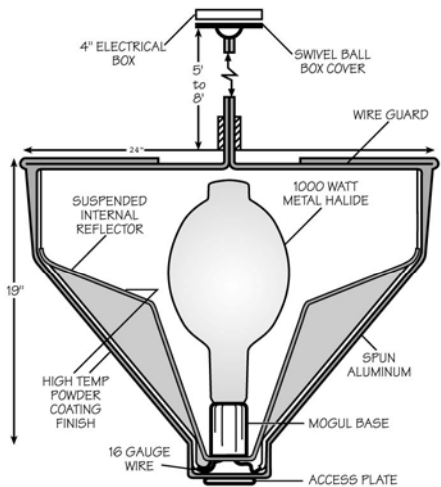

MH-ISP

Fixture Type	Length	Pendent Length	Wattage	Item Number	Remote Ballast Options	Voltage	Other Options:
	4'	PM4	250	250	Multi-tap	120	QR
	6'	PM6	400	400	480 Volt	208	Lamp Included
	8'	PM8	750	750	Indoor enclosed ballast — Potted	240	PS
			1000	1000	Indoor enclosed ballast — Non-Potted	277	
			XXX	XXX Other (specify)		347	
						480	

Test Facility: Independent Testing Laboratories, Inc.
Test Number: ITL42258
Lamp: 1000-watt metal halide, base down, 115,000 lumens

Photometrics Test (1,000 Watt)
Light between 90° and 120° is proven non-reflective and does not produce any light at floor levels.

Fixture Warranty
Best Lights, Inc. warranty fixtures to be free from defects in material and workmanship under normal use and service for a period of five (5) years from date of shipment. If found to be defective by us, we will replace the non-performing parts. Light bulbs and ballast on separate warranty.