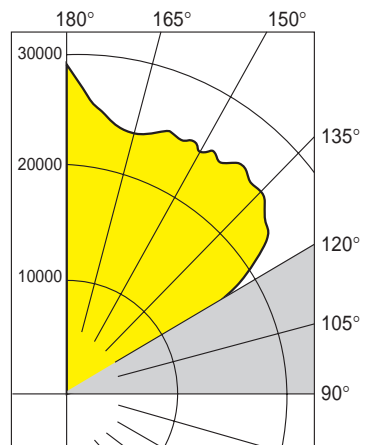

Description: Metal Halide indirect base down bulb fixture pre-wired and assembled. Aluminum 24" outer housing with suspended impact resistant inner aluminum reflector. Fixture painted: high temperature polyester powder coating; gloss white. Wire guard, mounting bracket, and bolts included.

Test Facility: Independent Testing Laboratories, Inc.

Test Number: ITL42258

Lamp: 1000-watt metal halide, base down, 115,000 lumens

Photometrics Test (1,000 Watt)

Light between 90° and 120° is proven non-reflective and does not produce any light at floor levels.