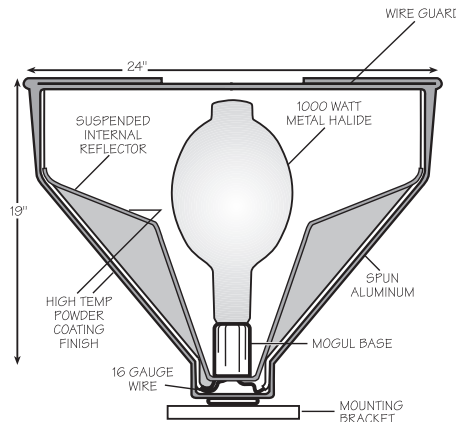

Brilliant Energy Saving Technology

100 Park, Troy, MI 48083

Fax (248) 589-0134

PHONE (248) 588-4980

TOLL FREE (800) 545-2928