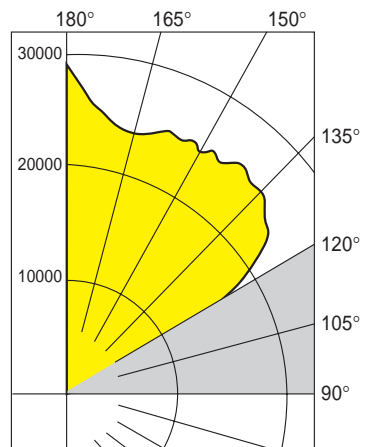

Description: Metal Halide indirect base down bulb fixture pre-wired and assembled. Aluminum 24" outer housing with suspended impact resistant inner aluminum reflector. Internal metal tubing wire raceways. Fixture painted: high temperature polyester powder coating; gloss white. Wire guard, male and female auto-lock plugs for quick disconnect at fixture, pre-measured chain for balanced hanging of fixture from 5-12 feet.

Test Facility: Independent Testing Laboratories, Inc.

Test Number: ITL42258

Lamp: 1000-watt metal halide, base down, 115,000 lumens

Photometrics Test (1,000 Watt)

Light between 90° and 120° is proven non-reflective and does not produce any light at floor levels.