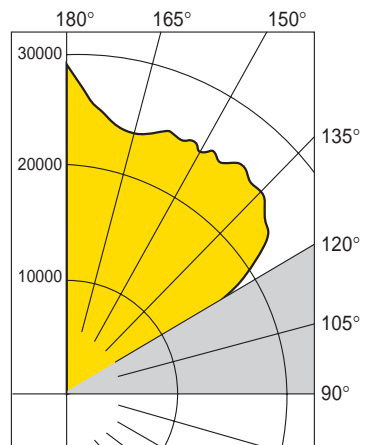

Test Facility: Independent Testing Laboratories, Inc.

Test Number: ITL42258

Lamp: 1000-watt metal halide, base down, 115,000 lumens

Photometrics Test (1,000 Watt)

Light between 90° and 120° is proven non-reflective and does not produce any light at floor levels.