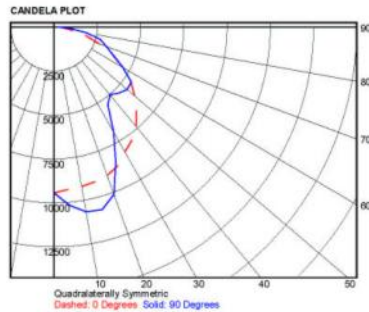

The Brightest & Toughest T5 - 6 Lamp Fluorescent Fixture on the Market

BEST Lights Fluorescent Lighting

- ▶ 93.7% efficiency Miro-4 Super reflector for T5 - 6 Lamp.
- ▶ Durable .063 Aluminum is Tog-Locked for maximum strength. (No assembly required).
- ▶ Fixture is well vented for maximum heat dissipation and longer electrical component life.
- ▶ Knockouts for end wiring and occupancy sensors. Optional Gripper hanging system.
- ▶ Wire guard or Acrylic lens will take the hit from balls and hockey pucks.
- ▶ Life time warranty on fixture housing. Patent Pending.
- ▶ Size 4" High x 18 5/8" Wide x 48 1/2" Long x .063 Aluminum or 22 Gage Galvanized Steel.

Ordering Information

example: BL-T5-6L-277-A-W6-L7-15P-ACL-LI-GHK6

BL-T5	Lamp	Voltage	Fixture Body	Whip & Plug	Options				
	4 6 8	4L 6L 8L	120 277 347 480	Steel Aluminum	S A	6' 9' 12' 20'	W6 W9 W12 W20	Lamp Included Wire Guard Acrylic Lens	LI WG ACL
				15 Amp 125V 15 Amp 277V 20 Amp 347V 20 Amp 480V		L5-15P L7-15P L3723 L8-20P		Gripper Hanging Kit Pendent Mount Bracket	GHK 6' 8' 10' 12' PM