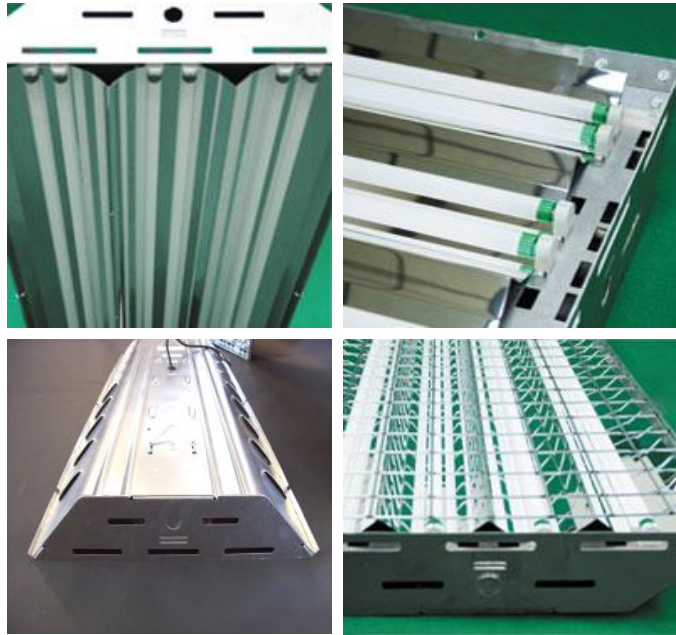

The Brightest & Toughest T5 - 6 Lamp Fluorescent Fixture on the Market

BEST Lights Fluorescent Lighting

- ▶ 93.7% efficiency Miro-4 Super reflector for T5 - 6 Lamp.
- ▶ Durable .063 Aluminum is Tog-Locked for maximum strength. (No assembly required).
- ▶ Fixture is well vented for maximum heat dissipation and longer electrical component life.
- ▶ Knockouts for end wiring and occupancy sensors. Optional Gripper hanging system.
- ▶ Wire guard or Acrylic lens will take the hit from balls and hockey pucks.
- ▶ Life time warranty on fixture housing. Patent Pending.
- ▶ Size 4" High x 18 5/8" Wide x 48 1/2" Long x .063 Aluminum or 22 Gage Galvanized Steel.

Ordering Information

example: BL-T5-6L-277-A-W6-L7-15P-ACL-LI-GHK6

BL-T5	Lamp	Voltage	Fixture Body	Whip & Plug	Options				
	4 6 8	4L 6L 8L	120 277 347 480	Steel Aluminum	S A	6' 9' 12' 20'	W6 W9 W12 W20	Lamp Included Wire Guard Acrylic Lens	LI WG ACL
				15 Amp 125V 15 Amp 277V 20 Amp 347V 20 Amp 480V		L5-15P L7-15P L3723 L8-20P		Gripper Hanging Kit Pendent Mount Bracket	GHK 6' 8' 10' 12' PM