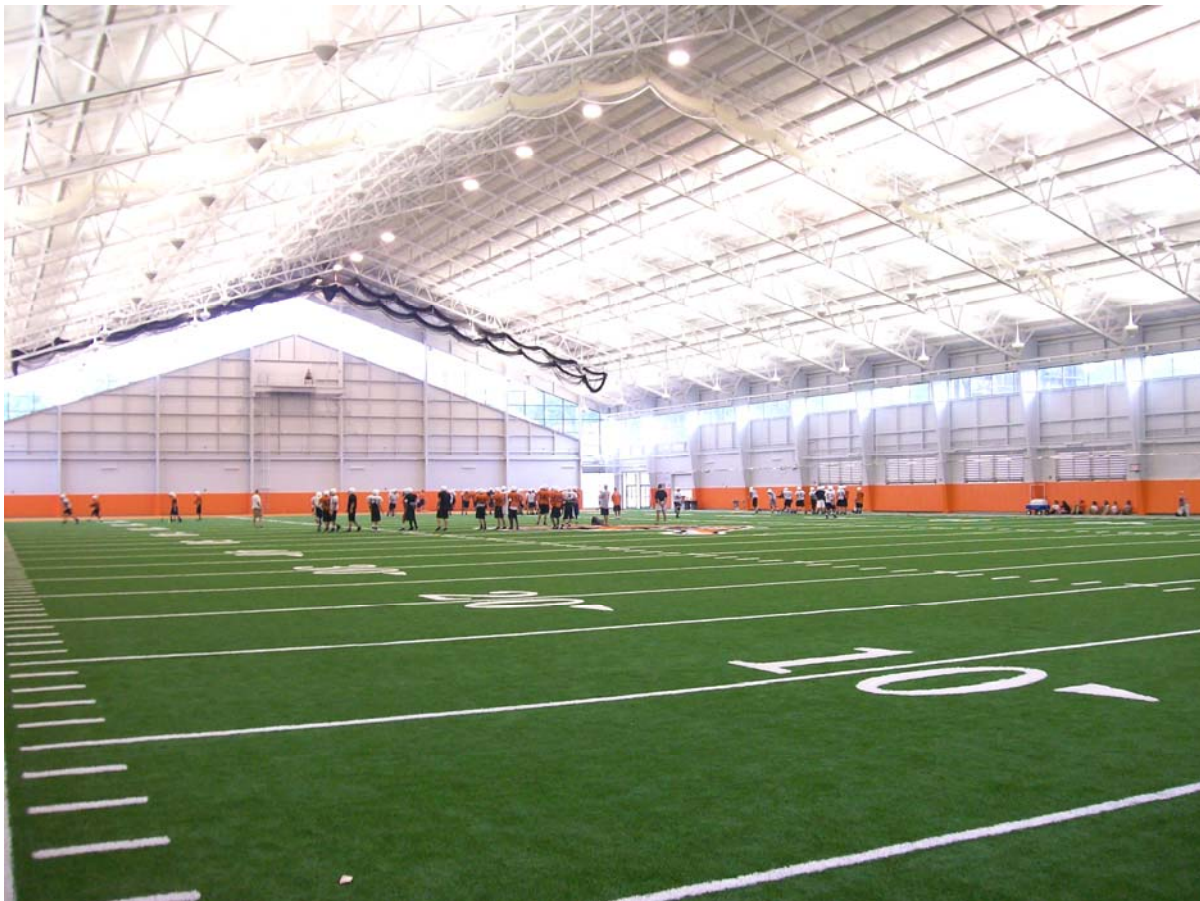

## *Massillon High School Field House!*

### *Why use Indirect Lighting in a large sports facility?*

The Paul & Carol David Foundation donated a new field house to the Massillon High School in Massillon, Ohio. They are winners of 22 State Championships and wanted the latest technology in lighting along with keeping their players safe. Best Lights, Inc. supplied the 1000 watt Pulse Start MH-ISP. Illuminating the facility indirectly eliminated shadows and glare while delivering perfectly even light everywhere in the building. Best Lights are designed to take a hit from balls and protect the lamp within its suspended inner housing, protecting the players from broken glass falling on the field.