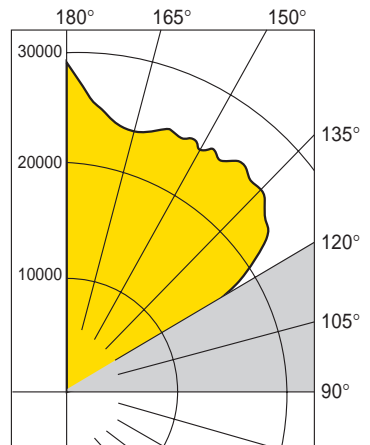

Description: Metal Halide indirect base down bulb fixture pre-wired and assembled. Aluminum 24" outer housing with suspended impact resistant inner aluminum reflector. Fixture painted: high temperature polyester powder coating; gloss white. Wire guard, mounting bracket, and bolts included.

Test Facility: Independent Testing Laboratories, Inc.

Test Number: ITL42258

Lamp: 1000-watt metal halide, base down, 115,000 lumens

Photometrics Test (1,000 Watt)

Light between 90° and 120° is proven non-reflective and does not produce any light at floor levels.