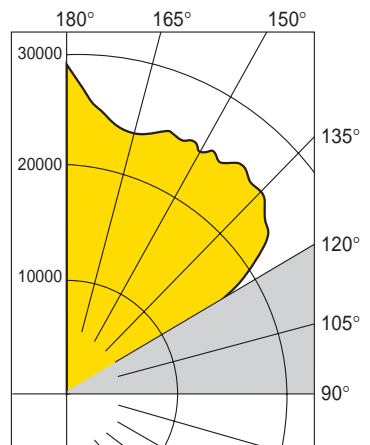

Description: Metal Halide indirect base down bulb fixture pre-wired and assembled. Aluminum 24" outer housing with suspended impact resistant inner aluminum reflector. Internal metal tubing wire raceways. Fixture painted: high temperature polyester powder coating; gloss white. Wire guard, male and female auto-lock plugs for quick disconnect at fixture, pre-measured chain for balanced hanging of fixture from 5-12 feet.

Test Facility: Independent Testing Laboratories, Inc.

Test Number: ITL42258

Lamp: 1000-watt metal halide, base down, 115,000 lumens

Photometrics Test (1,000 Watt)

Light between 90° and 120° is proven non-reflective and does not produce any light at floor levels.